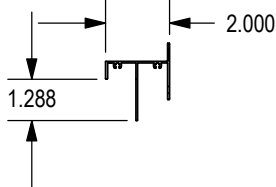

Note: Custom Window Systems, Inc reserves the right to change material design and/or construction without notice or liability.

INTEGRAL FIN