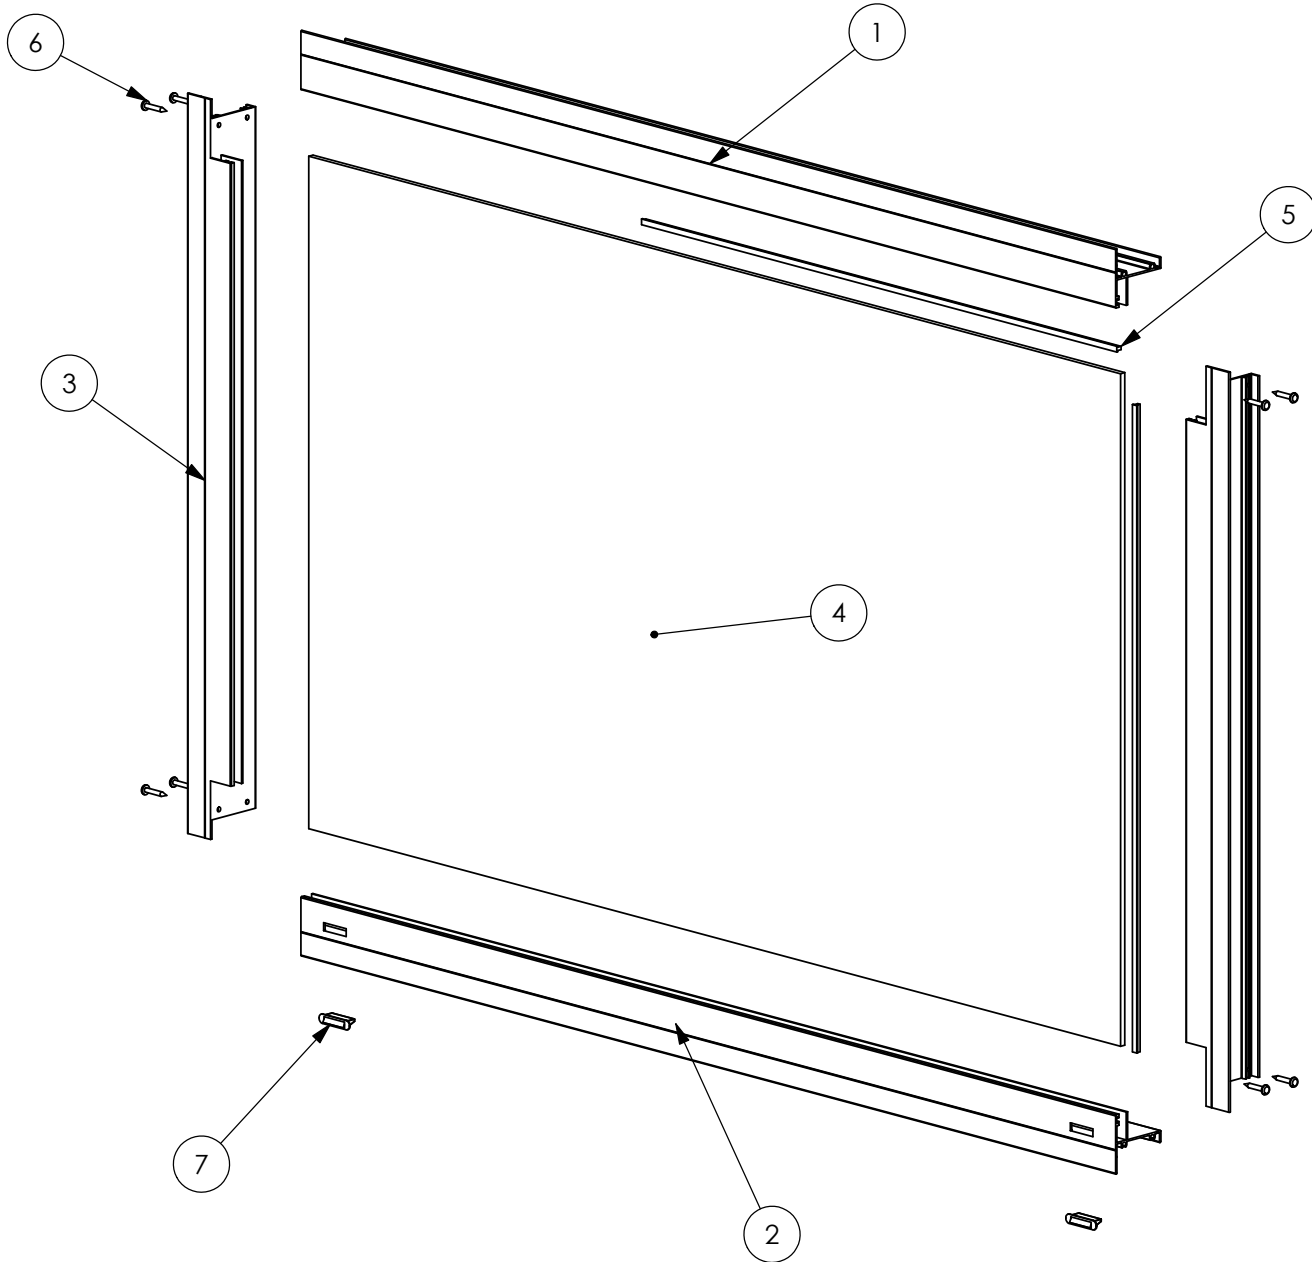

ACRYLIC PICTURE WINDOW

Number	Part
1	HEAD
2	SILL
3	JAMB
4	ACRYLIC
5	WOOLPILE
6	ASSEMBLY SCREW
7	WEEPCOVER