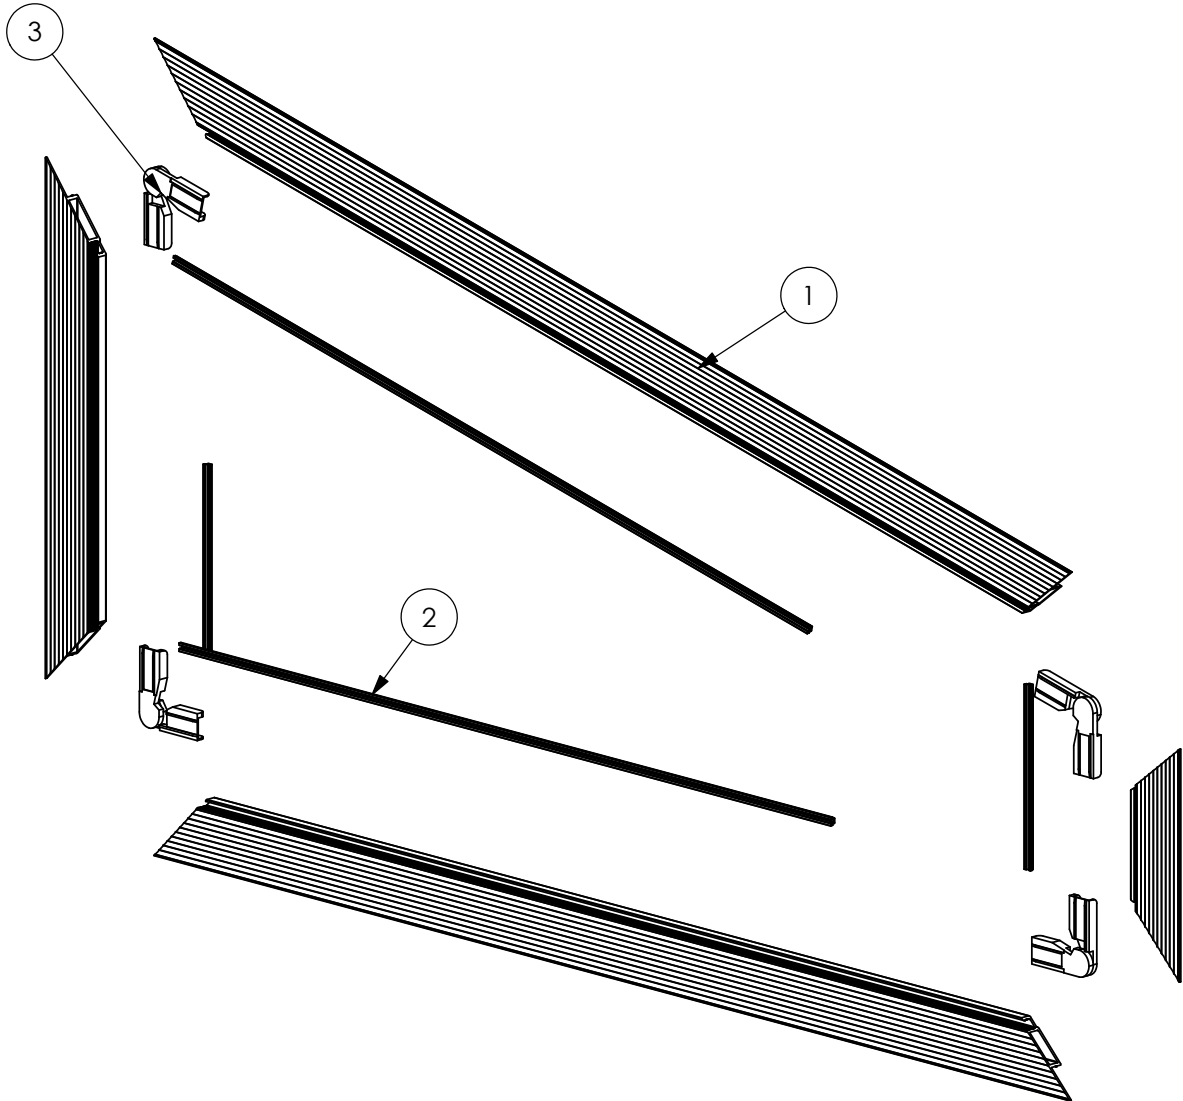

LIP FRAME

Number	Part
1	LIP FRAME
2	VSPLINE
3	CORNER KEY