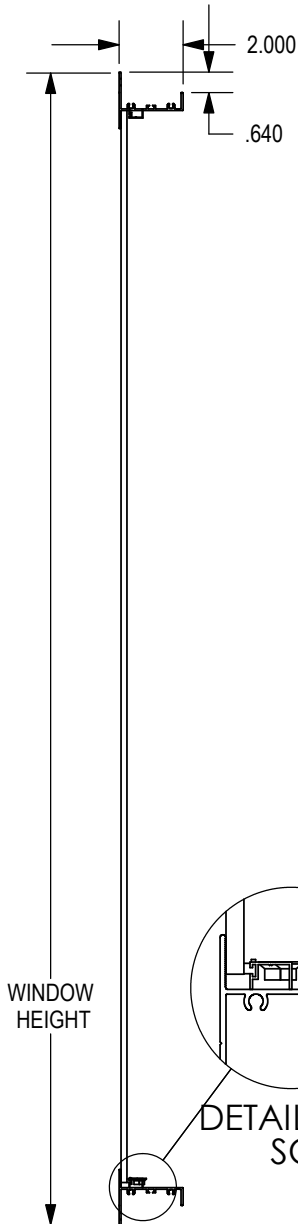

# PICTURE WINDOW

| Number | Part            |
|--------|-----------------|
| 1      | HEAD            |
| 2      | SILL            |
| 3      | JAMB            |
| 4      | GLAZEBEAD       |
| 5      | WOOLPILE        |
| 6      | ASSEMBLY SCREW  |
| 7      | GLAZEBEAD SCREW |

# PICTURE WINDOW

SIDE VIEW

Specifications:

- Window frame is 6063-T52 Aluminum
- 2" Outerframe
- Frame colors: White, Bronze, Ivory, and Driftwood
- Integral Fin or Flange
- Standard shapes

Options:

- Integral Fin or Flange
- Single Glaze glass
- Insulated glass

# ACRYLIC PICTURE WINDOW

| Number | Part           |
|--------|----------------|
| 1      | HEAD           |
| 2      | SILL           |
| 3      | JAMB           |
| 4      | ACRYLIC        |
| 5      | WOOLPILE       |
| 6      | ASSEMBLY SCREW |
| 7      | WEEPCOVER      |

## LIP FRAME

| Number | Part       |
|--------|------------|
| 1      | LIP FRAME  |
| 2      | VSPLINE    |
| 3      | CORNER KEY |