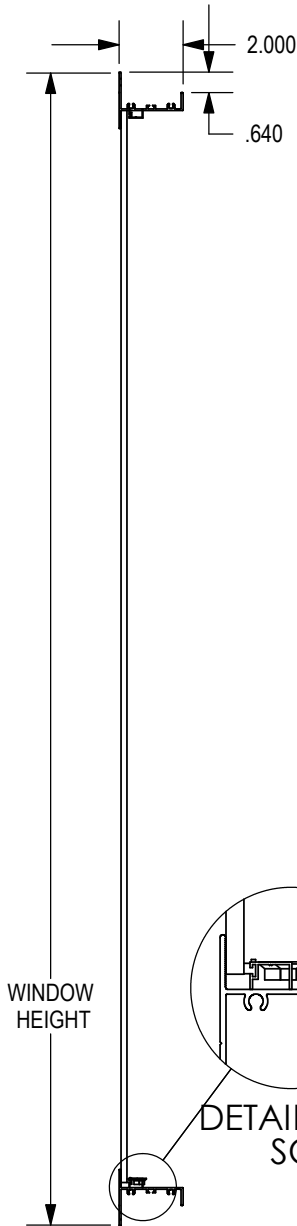

# PICTURE WINDOW

| Number | Part            |
|--------|-----------------|
| 1      | HEAD            |
| 2      | SILL            |
| 3      | JAMB            |
| 4      | GLAZEBEAD       |
| 5      | WOOLPILE        |
| 6      | ASSEMBLY SCREW  |
| 7      | GLAZEBEAD SCREW |

# PICTURE WINDOW

SIDE VIEW

Specifications:

- Window frame is 6063-T52 Aluminum
- 2" Outerframe
- Frame colors: White, Bronze, Ivory, and Driftwood
- Integral Fin or Flange
- Standard shapes

Options:

- Integral Fin or Flange
- Single Glaze glass
- Insulated glass

# ACRYLIC PICTURE WINDOW

| Number | Part           |
|--------|----------------|
| 1      | HEAD           |
| 2      | SILL           |
| 3      | JAMB           |
| 4      | ACRYLIC        |
| 5      | WOOLPILE       |
| 6      | ASSEMBLY SCREW |
| 7      | WEEPCOVER      |