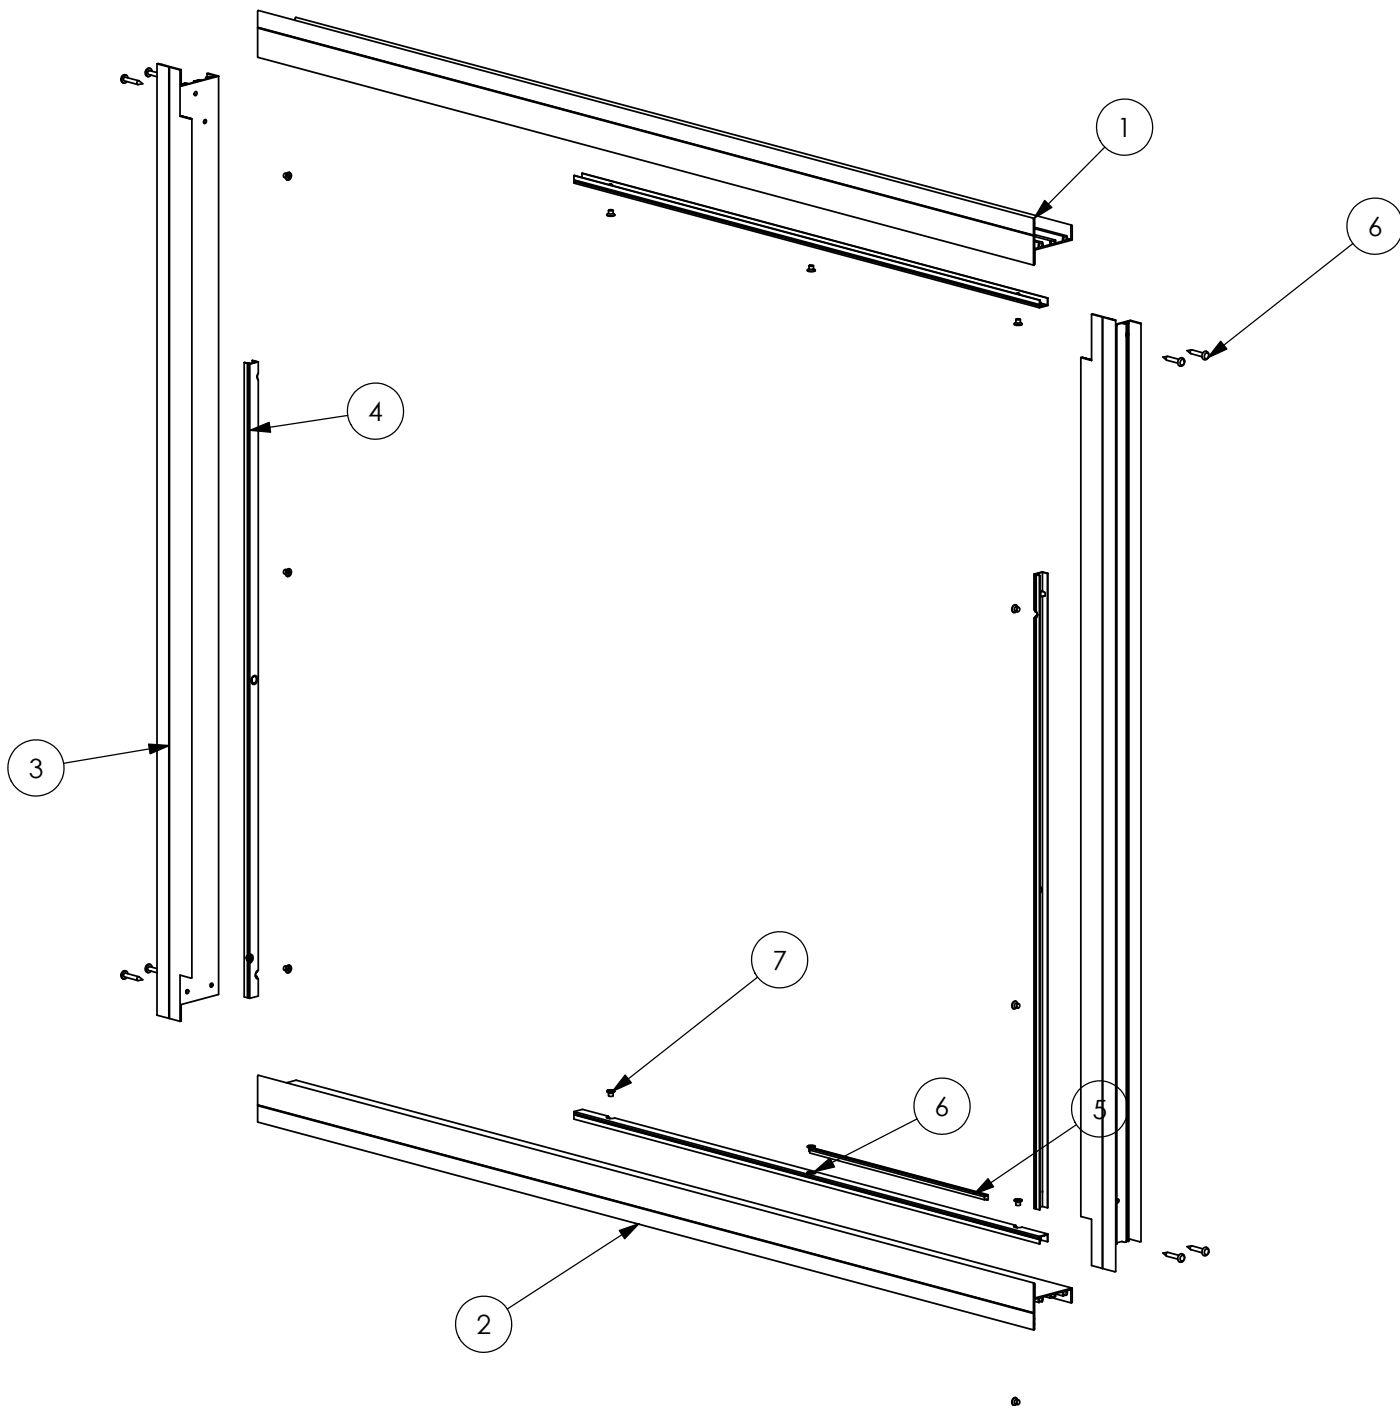

# PICTURE WINDOW

| Number | Part            |
|--------|-----------------|
| 1      | HEAD            |
| 2      | SILL            |
| 3      | JAMB            |
| 4      | GLAZEBEAD       |
| 5      | WOOLPILE        |
| 6      | ASSEMBLY SCREW  |
| 7      | GLAZEBEAD SCREW |

# PICTURE WINDOW

SIDE VIEW

Specifications:

- Window frame is 6063-T52 Aluminum
- 2" Outerframe
- Frame colors: White, Bronze, Ivory, and Driftwood
- Integral Fin or Flange
- Standard shapes

Options:

- Integral Fin or Flange
- Single Glaze glass
- Insulated glass