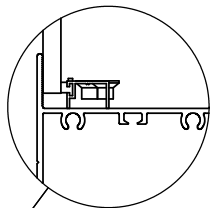

DETAIL GLAZE BEAD
SCALE 1 : 2