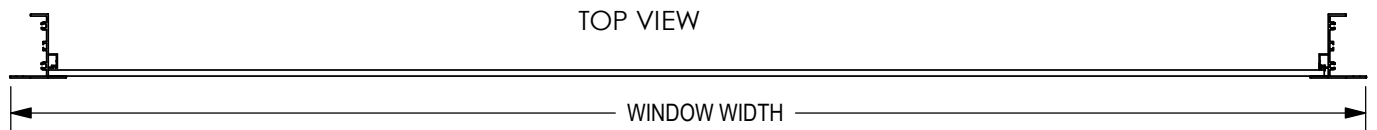

Note: Custom Window Systems, Inc reserves the right to change material design and/or construction without notice or liability.

TOP VIEW