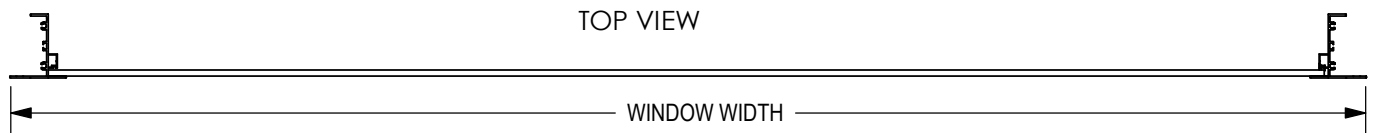

Note: Custom Window Systems, Inc reserves the right to change material design and/or construction without notice or liability.

INTEGRAL FIN

TOP VIEW