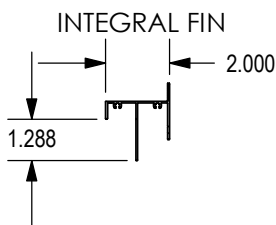

PICTURE WINDOW

SIDE VIEW

Specifications:

- Window frame is 6063-T52 Aluminum
- 2" Outerframe
- Frame colors: White, Bronze, Ivory, and Driftwood
- Integral Fin or Flange
- Standard shapes

Options:

- Integral Fin or Flange
- Single Glaze glass
- Insulated glass

CwikQuality™ 10-year warranty

Note: Custom Window Systems, Inc reserves the right to change material design and/or construction without notice or liability.

TOP VIEW