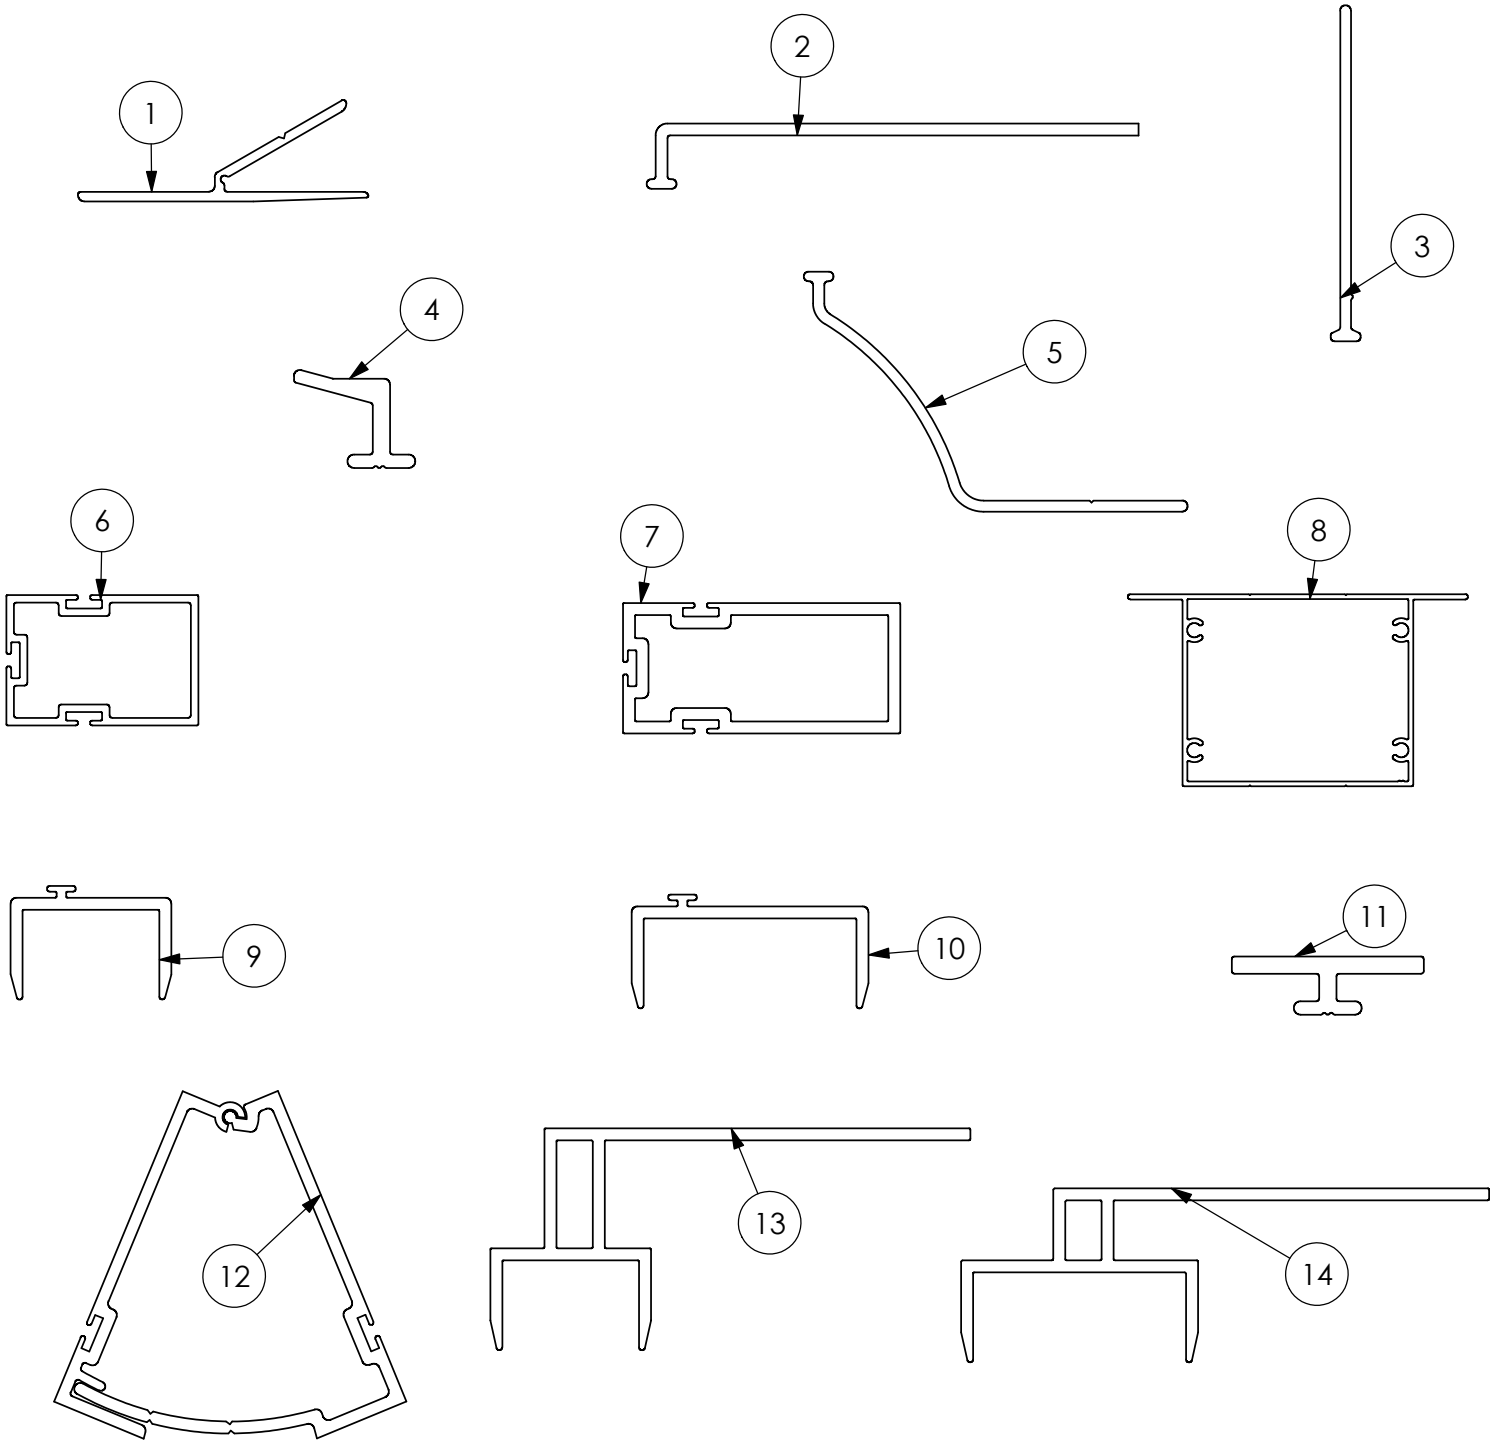

Accessories

Number	Part
1	Add-a Flange
2	Head & Jamb Anchor Clip
3	Nailing Fin
4	Drip Cap Adaptor
5	Sill Anchor Clip

Number	Part
6	2" Mull Bar
7	3" Mull Bar
8	Fake Mull
9	2" Horizontal Mull Bar Clip
10	3" Horizontal Mull Bar Clip

Number	Part
11	Window Flange Adaptor
12	15, 30, 45 Degree Mull Bar
13	2" Sill Mull Bar Clip
14	3" Sill Mull Bar Clip